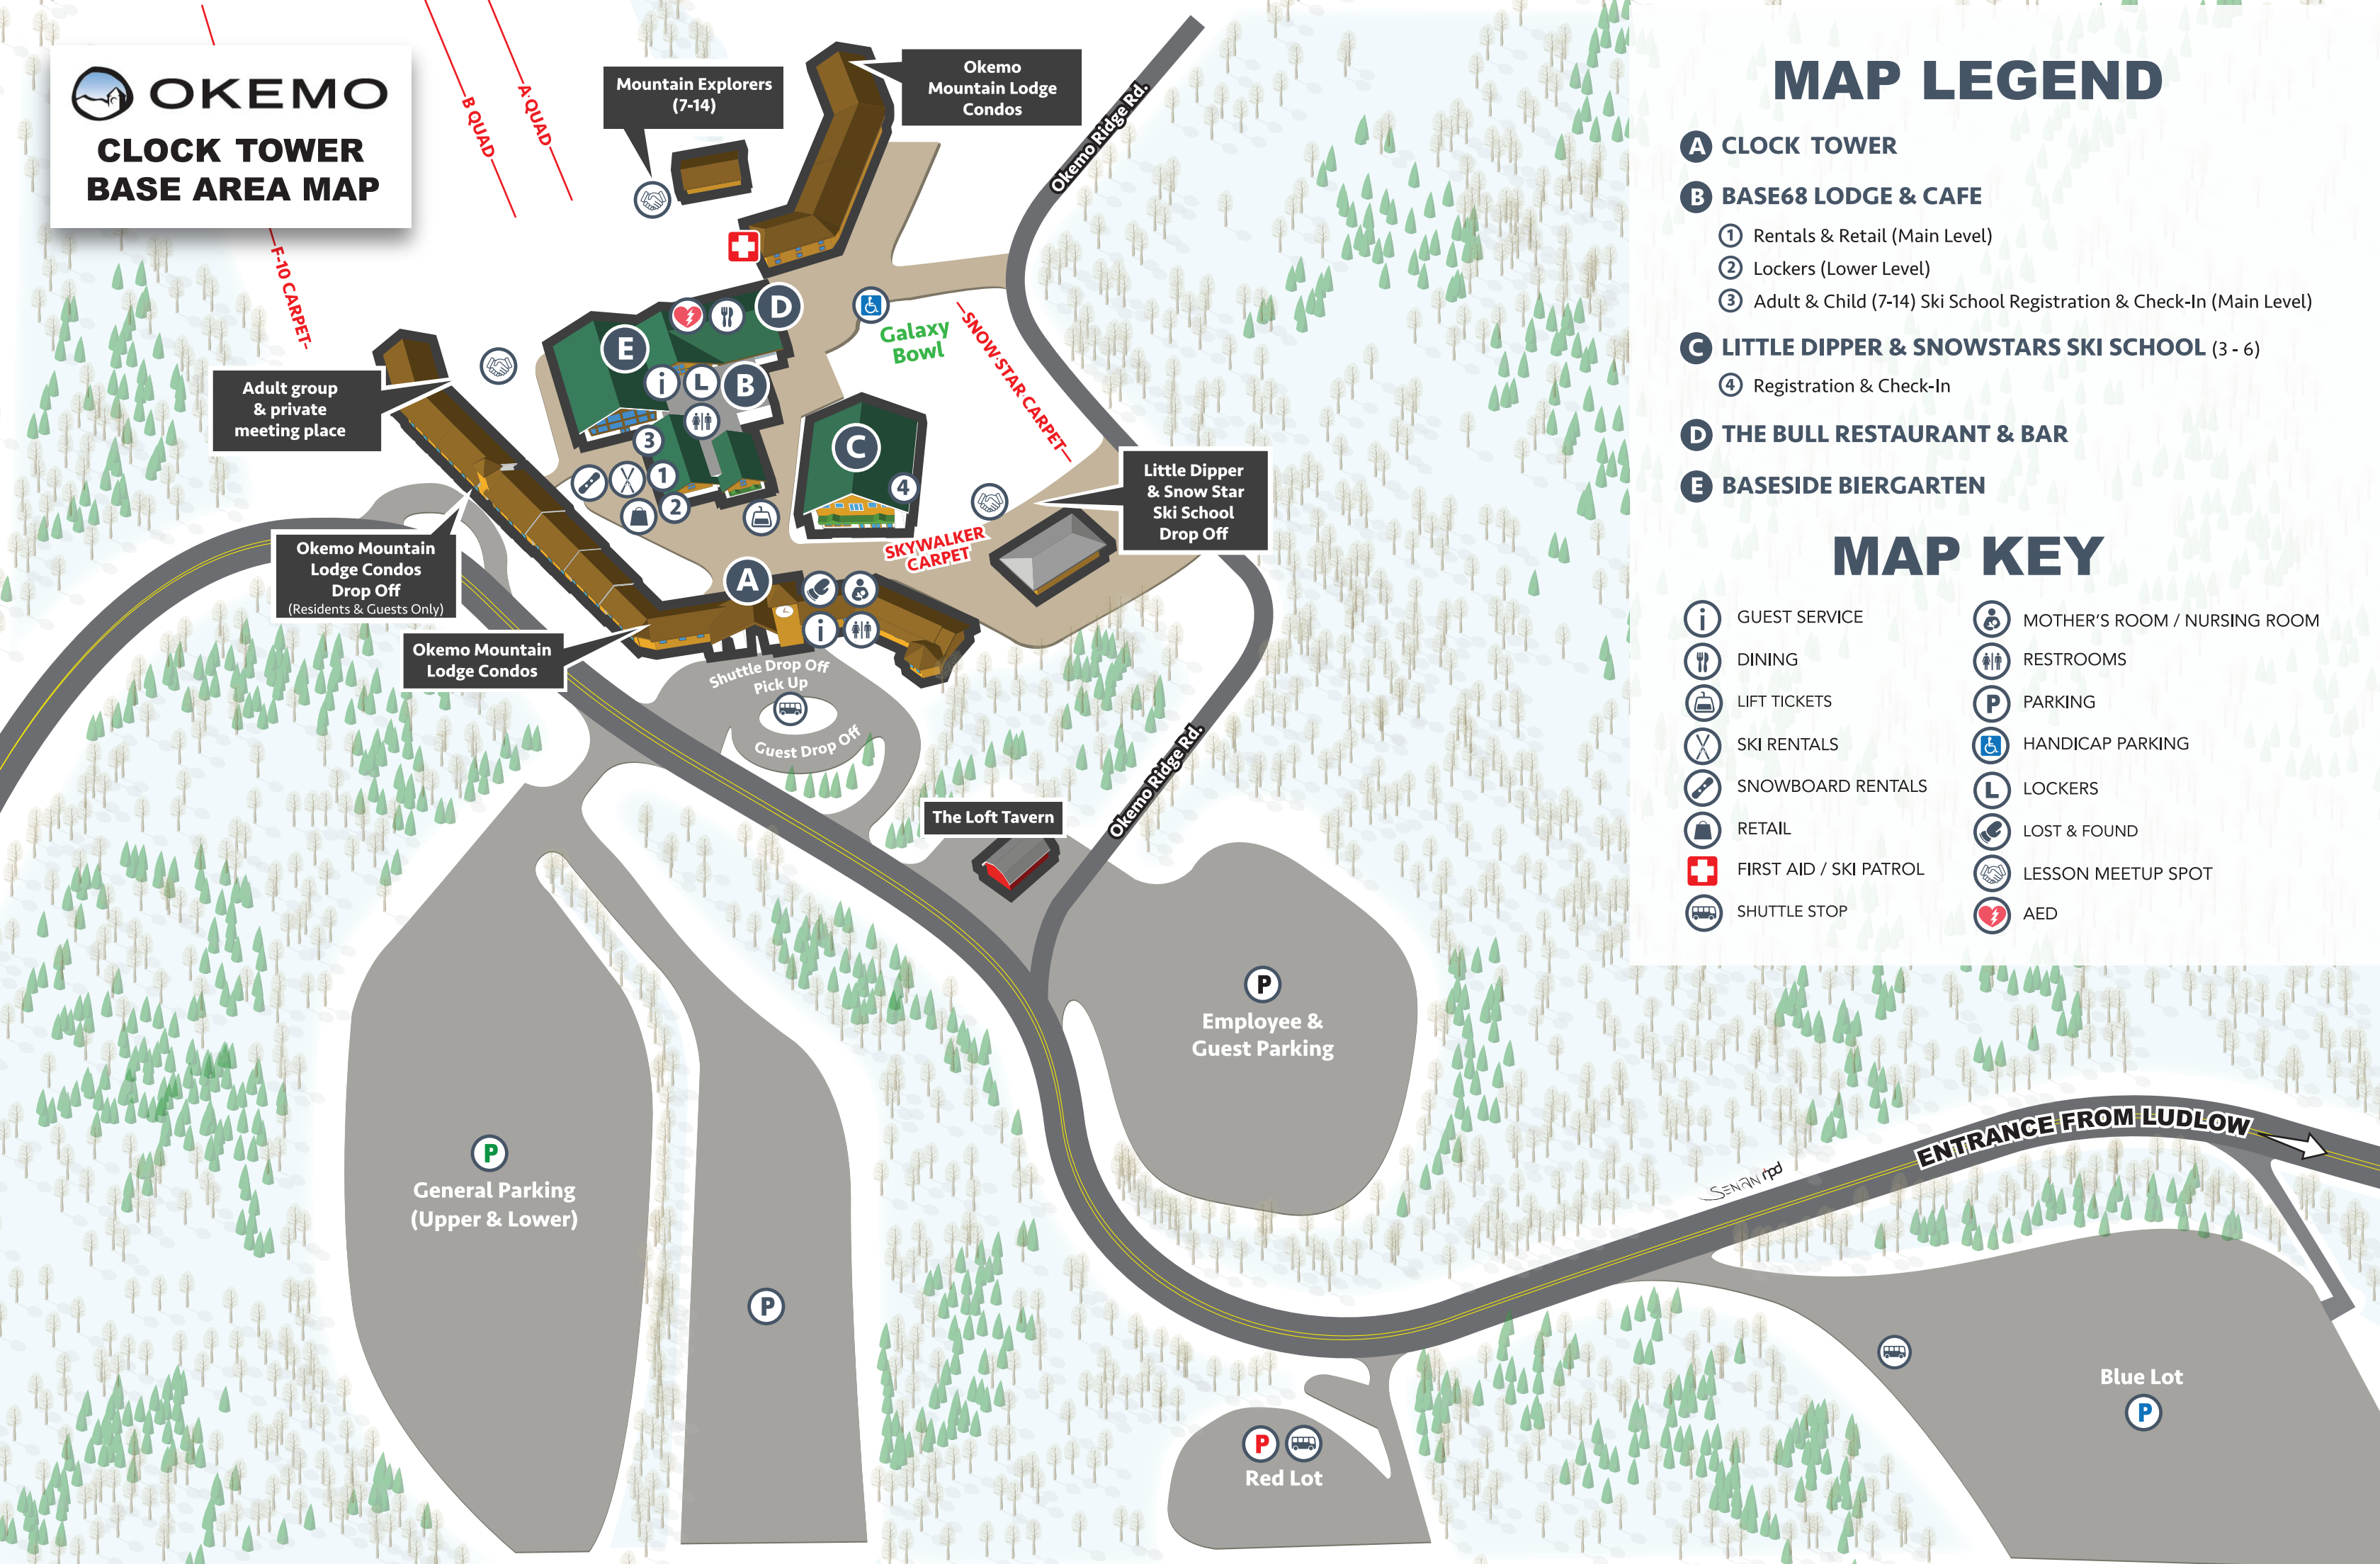

OKEMO CLOCK TOWER BASE AREA MAP

MAP LEGEND

- A** CLOCK TOWER
 - ① Rentals & Retail (Main Level)
 - ② Lockers (Lower Level)
 - ③ Adult & Child (7-14) Ski School Registration & Check-In (Main Level)
- B** BASE68 LODGE & CAFE
- C** LITTLE DIPPER & SNOWSTARS SKI SCHOOL (3 - 6)
 - ④ Registration & Check-In
- D** THE BULL RESTAURANT & BAR
- E** BASESIDE BIERGARTEN

MAP KEY

- | | |
|------------------------|------------------------------|
| GUEST SERVICE | MOTHER'S ROOM / NURSING ROOM |
| DINING | RESTROOMS |
| LIFT TICKETS | PARKING |
| SKI RENTALS | HANDICAP PARKING |
| SNOWBOARD RENTALS | LOCKERS |
| RETAIL | LOST & FOUND |
| FIRST AID / SKI PATROL | LESSON MEETUP SPOT |
| SHUTTLE STOP | AED |